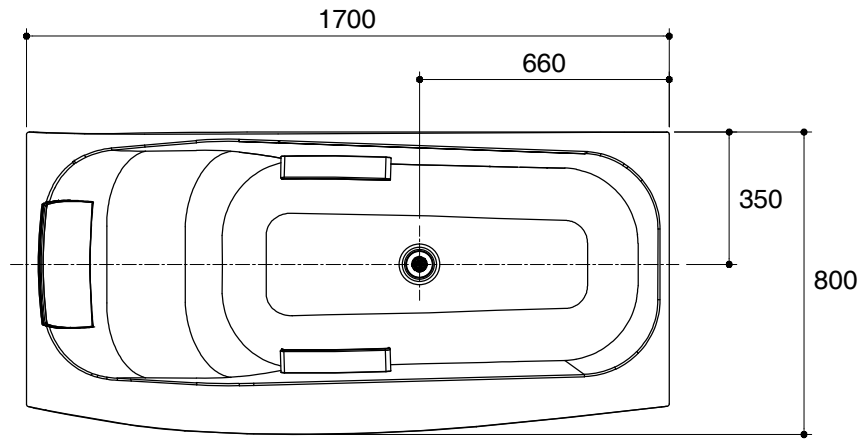

Dimensions are approximate.

Unit: mm

SKU	K-98154X-GR58-0
Name	CUMULUS
Description	1700 FREESTANDING BATH GRAY PILLOW & GRIP RAILS

*The recommended dimension for installation can be adjusted according to user preferences and layout.