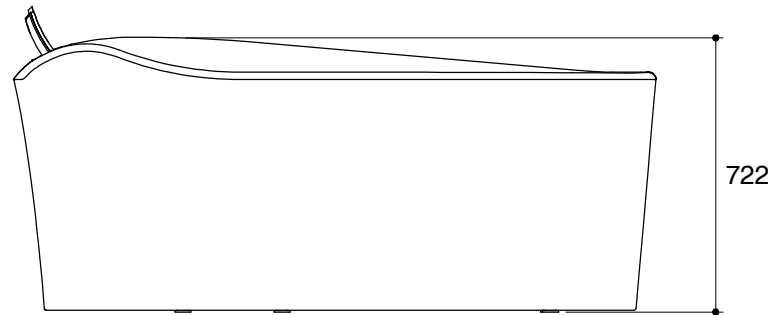

Dimensions are approximate.

Unit: mm

SKU	K-98154X-GR58-0
Name	CUMULUS
Description	1700 FREESTANDING BATH GRAY PILLOW & GRIP RAILS

*The recommended dimension for installation can be adjusted according to user preferences and layout.